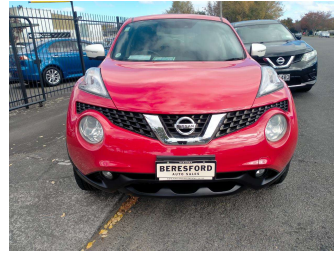

# 2016 Nissan JUKE

Purchase Price **\$17,990**  
Includes GST, Registration & Licensing

No Deposit Finance Available To Approved Customers

Gain peace of mind with Mechanical Breakdown Insurance. **Ask us how.**

Body Style **RV/SUV**

Odometer **16,250 km**

Engine **1500 cc**

Fuel Type **Petrol**

Transmission **Full Auto**

Wheels **-**

VIN **7AT0DH8HX24504135**

Interior **-**