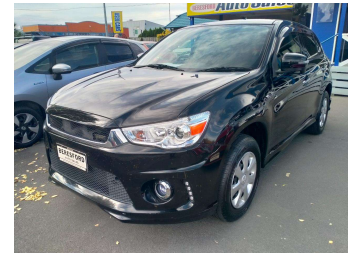

# 2015 Mitsubishi RVR ROADEST M

**Purchase Price** **\$18,990**  
Includes GST, Registration & Licensing

No Deposit Finance Available To Approved Customers

Gain peace of mind with Mechanical Breakdown Insurance. **Ask us how.**

Body Style  
**RV/SUV**

Odometer  
**16,620 km**

Engine  
**1800 cc**

Fuel Type  
**Petrol**

Transmission  
**Full Auto**

Wheels  
-

VIN  
**7AT0CJ1KX24500389**

Interior  
**Black**