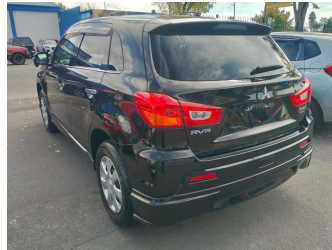

# 2015 Mitsubishi RVR ROADEST M

**Purchase Price** **\$18,990**  
Includes GST, Registration & Licensing

No Deposit Finance Available To Approved Customers

Gain peace of mind with Mechanical Breakdown Insurance. **Ask us how.**

Body Style  
**RV/SUV**

Odometer  
**16,620 km**

Engine  
**1800 cc**

Fuel Type  
**Petrol**

Transmission  
**Full Auto**

Wheels  
-

VIN  
**7AT0CJ1KX24500389**

Interior  
**Black**