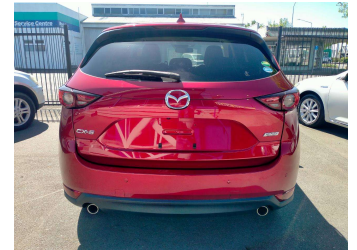

# 2017 Mazda CX 5 25SL PACKAGE

**Purchase Price** **\$27,990**  
Includes GST, Registration & Licensing

No Deposit Finance Available To Approved Customers

Gain peace of mind with Mechanical Breakdown Insurance. **Ask us how.**

Body Style  
**RV/SUV**

Odometer  
**23,800 km**

Engine  
**2500 cc, Petrol**

Fuel Type  
**Petrol**

Transmission  
**Full Auto**

Wheels  
-

VIN  
**7AT0C144X23103138**

Interior  
-