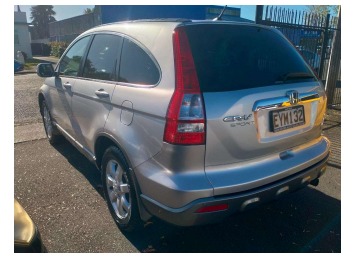

# 2009 Honda CRV SPORT

**Purchase Price** **\$8,990**  
Includes GST, Registration & Licensing

No Deposit Finance Available To Approved Customers

Gain peace of mind with Mechanical Breakdown Insurance. **Ask us how.**

Body Style  
**5 door, SUV**

Odometer  
**193,400 km**

Engine  
**2354 cc, Internal Combustion**

Fuel Type  
**Petrol**

Transmission  
**AT, 4WD**

Wheels  
-

VIN  
**JHLRE48709C203298**

Interior  
**Black, Vinyl**