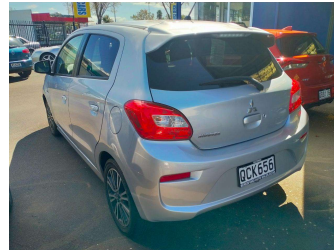

2017 Mitsubishi MIRAGE

Purchase Price **\$13,990**
Includes GST, Registration & Licensing Note: A Clean Car fee/rebate does not apply to this vehicle

No Deposit Finance Available To Approved Customers

Gain peace of mind with Mechanical Breakdown Insurance. **Ask us how.**

Body Style
5 door, Hatchback

Odometer
20,650 km

Engine
1190 cc, Petrol

Fuel Type
Petrol

Transmission
Auto, Front Wheel

Wheels
-

VIN
7AT0CJ0AX2303954

Interior
Black