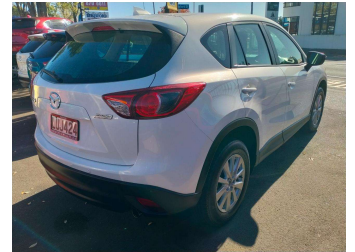

# 2015 Mazda CX 5 GSX PTR 2.0P/6AT/SW

**Purchase Price** **\$16,990**  
Includes GST, Registration & Licensing

No Deposit Finance Available To Approved Customers

Gain peace of mind with Mechanical Breakdown Insurance. **Ask us how.**

Body Style  
**5 door, RV/SUV**

Odometer  
**135,700 km**

Engine  
**1998 cc, Internal Combustion**

Fuel Type  
**Petrol**

Transmission  
**AT**

Wheels  
-

VIN  
**JM0KE107200318668**

Interior  
-